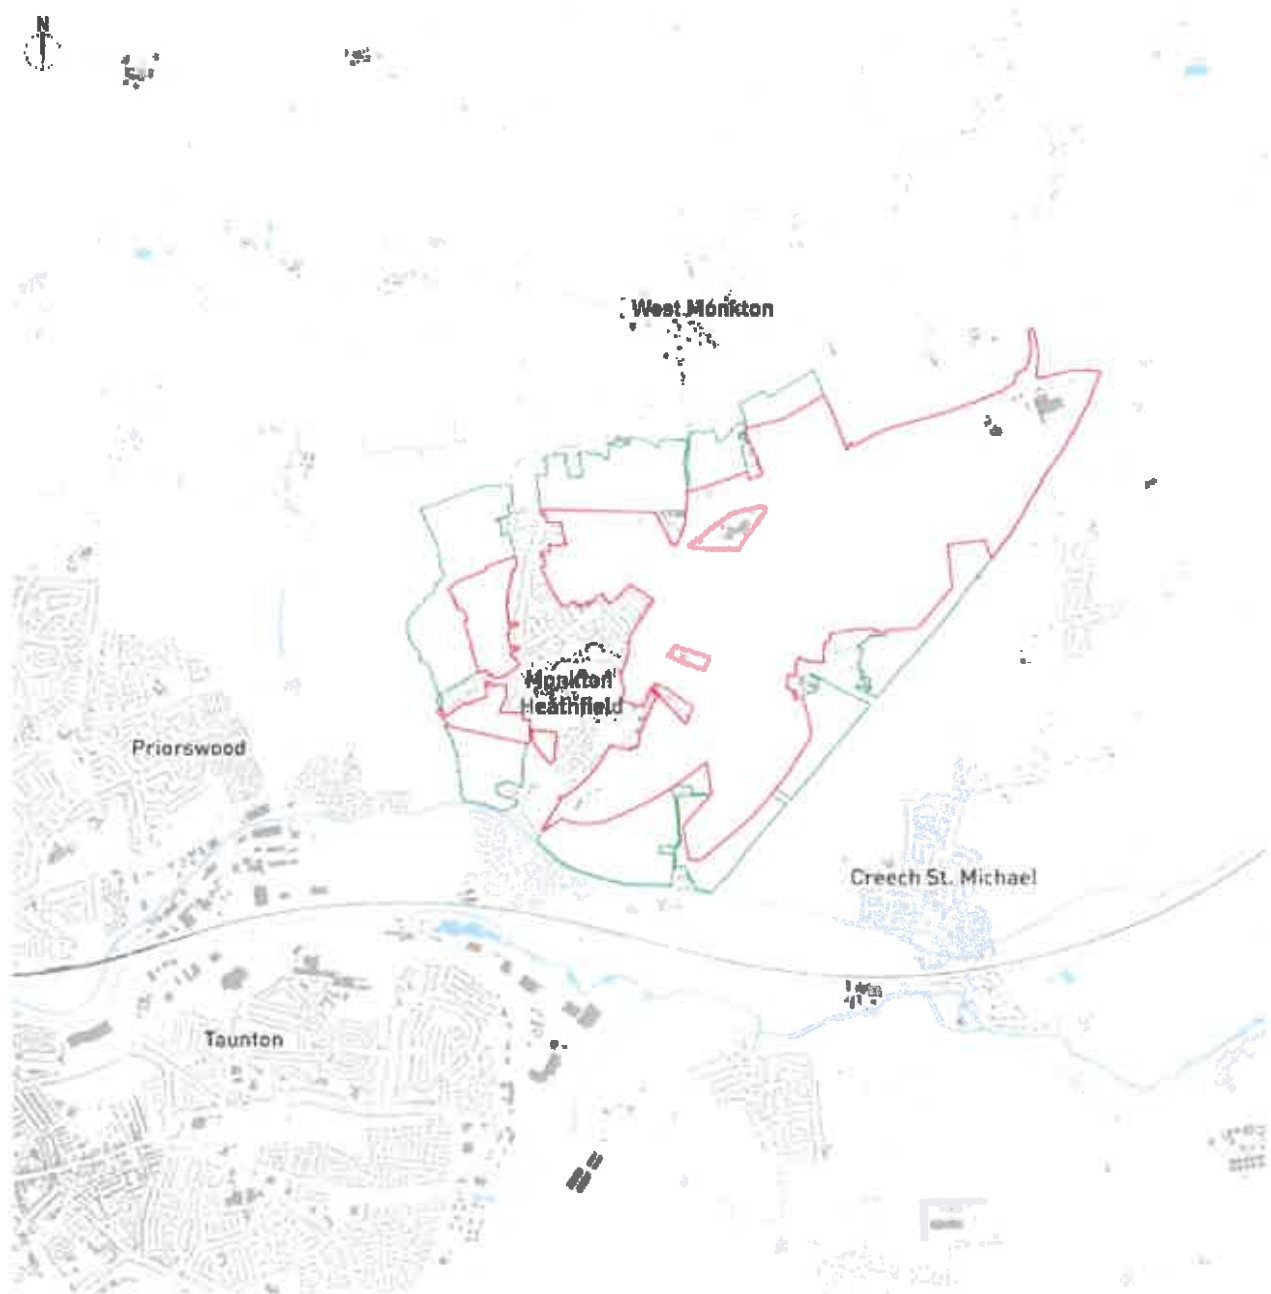

Strategic Sites and Broad Locations 5

Monkton Heathfield red line boundary

SITE BOUNDARY PLAN

- Development area
- Area reserved for external green spaces associated with development area